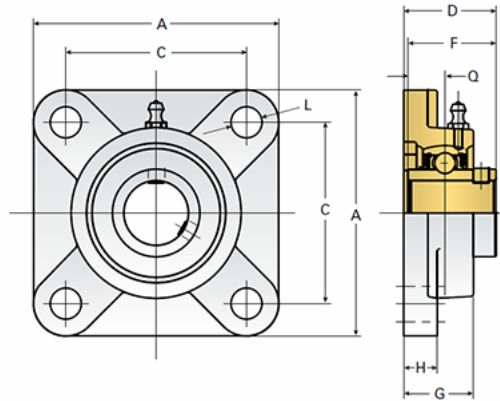

EZCF209

Call 800-321-7800 or visit us online at www.nookindustries.com to configure and order your EZCF209 today!

Details	
Bore Diameter [mm]	45
Dimensions	
A [mm]	137
C [mm]	105
D [mm]	52.2
F [mm]	49.2
G [mm]	38
H [mm]	16
L [mm]	16
Q [mm]	19
Product Compatibility Selection	
BSJ	20/20HL-BSJ
MSJ	-
SS-MSJ	-
EM-BSJ	EM-20-BSJ
EM-MSJ	EM20-MSJ
Bevel	G3
Link Shafting	-