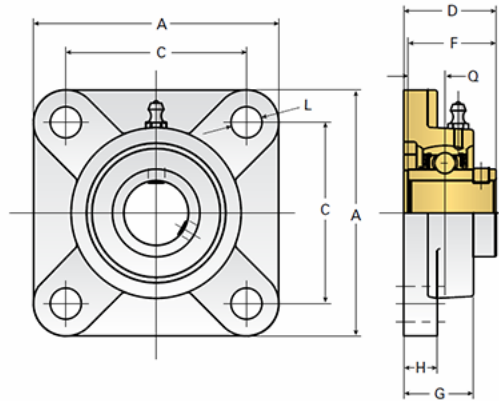

## EZCF204

Call 800-321-7800 or visit us online at [www.nookindustries.com](http://www.nookindustries.com) to configure and order your EZCF204 today!

Details	
Bore Diameter [mm]	20
Dimensions	
A [mm]	86
C [mm]	64
D [mm]	33.3
F [mm]	31
G [mm]	25.4
H [mm]	11
L [mm]	12
Q [mm]	12.7
Product Compatibility Selection	
BSJ	2.5/2.5HL-BSJ
MSJ	-
SS-MSJ	-
EM-BSJ	EM2.5-BSJ
EM-MSJ	-
Bevel	G1
Link Shafting	-