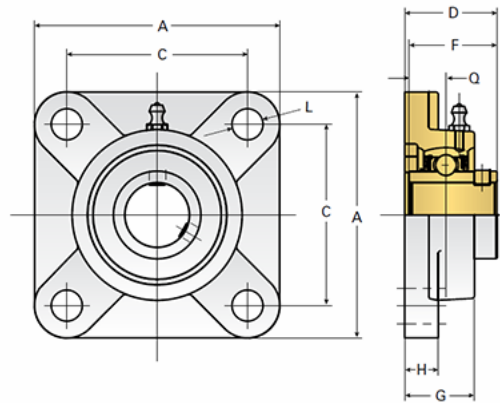

EZCF212-36

Call 800-321-7800 or visit us online at www.nookindustries.com to configure and order your EZCF212-36 today!

Details

Bore Diameter [in] 2.25

Dimensions

A [mm]	175
C [mm]	143
D [mm]	68.7
F [mm]	65.1
G [mm]	48
H [mm]	18
L [mm]	19
Q [mm]	25.4

Product Compatibility Selection

BSJ	-
MSJ	-
SS-MSJ	25SS-MSJ
EM-BSJ	-
EM-MSJ	-
Bevel	-
Link Shafting	-