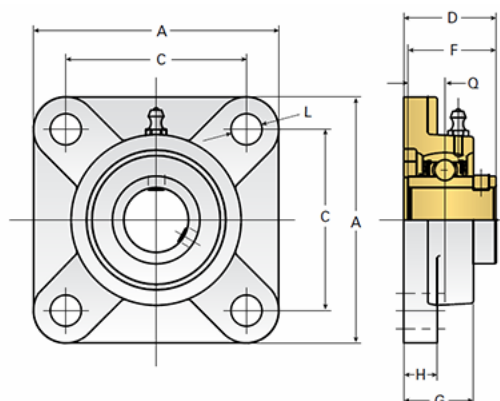

### Details

Bore Diameter [in] 1.75

### Dimensions

A [mm]	137
C [mm]	105
D [mm]	52.2
F [mm]	49.2
G [mm]	38
H [mm]	16
L [mm]	16
Q [mm]	19