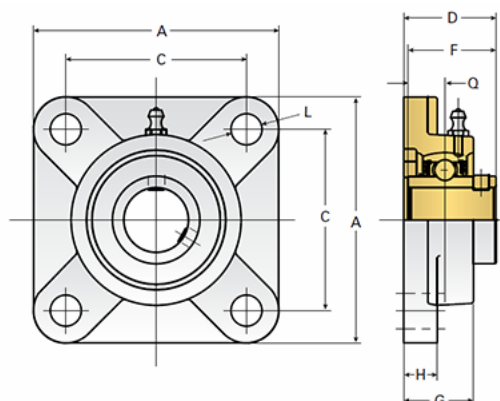

EZCF208-24

Call 800-321-7800 or visit us online at www.nookindustries.com to configure and order your EZCF208-24 today!

Details

Bore Diameter [in] 1.50

Dimensions

A [mm]	130
C [mm]	102
D [mm]	51.2
F [mm]	49.2
G [mm]	36
H [mm]	15
L [mm]	16
Q [mm]	19

Product Compatibility Selection

BSJ	-
MSJ	15-MSJ
SS-MSJ	15SS-MSJ
EM-BSJ	-
EM-MSJ	-
Bevel	-
Link Shafting	LJ/LJK-24