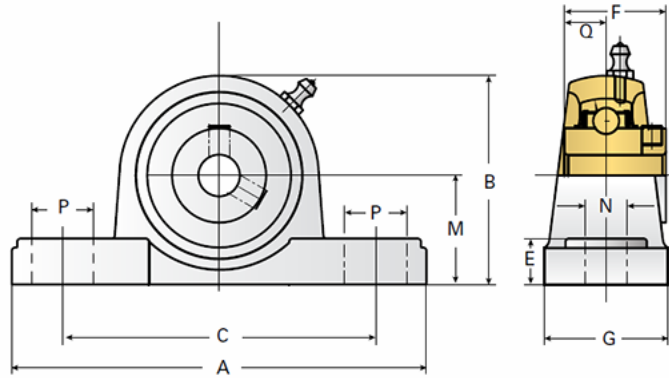

EZCP209

Call 800-321-7800 or visit us online at www.nookindustries.com to configure and order your EZCP209 today!

Details

Bore Diameter [mm] 45

Dimensions

A [mm] 54
 B [mm] 108
 C [mm] 146
 E [mm] 20
 F [mm] 49.2
 G [mm] 54
 M [mm] 54
 N [mm] 17
 P [mm] 21
 Q [mm] 19

Product Compatibility Selection

BSJ 20/20HL-BSJ
 MSJ -
 SS-MSJ -
 EM-BSJ EM-20-BSJ
 EM-MSJ EM20-MSJ
 Bevel G3
 Link Shafting -