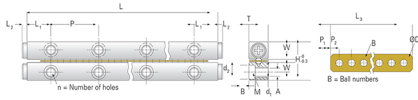

GBV06 - 500

Call 800-321-7800 or visit us online at www.nookindustries.com to configure and order your GBV06 - 500 today!

Product Info	
Part Number	GBV06 - 500
Max Stroke [mm]	412
Material Specification	
Rail	SUJ2
Roller	SUJ2
Retainer	Phosphor Bronze C5191
Dimensions	
H [mm]	31
T [mm]	15
W [mm]	14
L [mm]	500
n [mm]	20
P [mm]	50
L1 [mm]	25
L2 [mm]	2
$\varnothing D$ [mm]	$\varnothing 6$
L3 [mm]	297.6
R [mm]	33
P1 [mm]	4.8
P2 [mm]	9
A [mm]	6
M	M6
d1 [mm]	5.3
d2 [mm]	9.5
B [mm]	5.2
Performance Specifications	
Dynamic C [N]	92
Static C0 [N]	330
Capacity Per Bearing [N]	110
Weight	
Per Rail [g]	1417