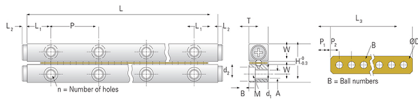

GBV06 - 30

Call 800-321-7800 or visit us online at www.nookindustries.com to configure and order your GBV06 - 30 today!

Product Info	
Part Number	GBV06 - 30
Max Stroke [mm]	246
Material Specification	
Rail	SUJ2
Roller	SUJ2
Retainer	Phosphor Bronze C5191
Dimensions	
H [mm]	31
T [mm]	15
W [mm]	14
L [mm]	300
n [mm]	12
P [mm]	50
L1 [mm]	25
L2 [mm]	2
ØD [mm]	Ø6
L3 [mm]	180.6
R [mm]	20
P1 [mm]	4.8
P2 [mm]	9
A [mm]	6
M	M6
d1 [mm]	5.3
d2 [mm]	9.5
B [mm]	5.2
Performance Specifications	
Dynamic C [N]	92
Static C0 [N]	330
Capacity Per Bearing [N]	110
Weight	
Per Rail [g]	852