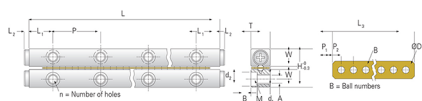

GBV04 - 240

Call 800-321-7800 or visit us online at www.nookindustries.com to configure and order your GBV04 - 240 today!

Product Info

Part Number	GBV04 - 240
Max Stroke [mm]	192

Material Specification

Rail	SUJ2
Roller	SUJ2
Retainer	Phosphor Bronze C5191

Dimensions

H [mm]	22
T [mm]	11
W [mm]	10
L [mm]	240
n [mm]	12
P [mm]	40
L1 [mm]	20
L2 [mm]	2
ØD [mm]	Ø4
L3 [mm]	147.8
R [mm]	21
P1 [mm]	3.9
P2 [mm]	7
A [mm]	4.5
M	M5
d1 [mm]	4.3
d2 [mm]	7.5
B [mm]	4.1

Performance Specifications

Dynamic C [N]	43
Static C0 [N]	148
Capacity Per Bearing [N]	49.3

Weight

Per Rail [g]	353
--------------	-----