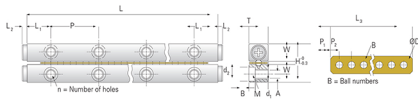

GBV02 - 60

Call 800-321-7800 or visit us online at www.nookindustries.com to configure and order your GBV02 - 60 today!

Product Info	
Part Number	GBV02 - 60
Max Stroke [mm]	44
Material Specification	
Rail	SUJ2
Roller	SUJ2
Retainer	Phosphor Bronze C5191
Dimensions	
H [mm]	12
T [mm]	6
W [mm]	5.5
L [mm]	60
n [mm]	8
P [mm]	15
L1 [mm]	7.5
L2 [mm]	1.5
ØD [mm]	Ø2
L3 [mm]	40.6
R [mm]	10
P1 [mm]	2.3
P2 [mm]	4
A [mm]	2.5
M	M3
d1 [mm]	2.55
d2 [mm]	4.4
B [mm]	2
Performance Specifications	
Dynamic C [N]	12
Static C0 [N]	37
Capacity Per Bearing [N]	12.3
Weight	
Per Rail [g]	26