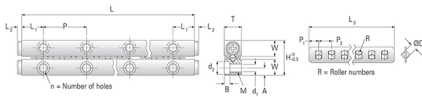

GRV06 - 300 - S

Call 800-321-7800 or visit us online at www.nookindustries.com to configure and order your GRV06 - 300 - S today!

Product Info	
Part Number	GRV06 - 300 - S
Max Stroke [mm]	246
Material Specification	
Rail	SUS440C + Ni
Roller	100Cr6
Retainer	SUS304
Dimensions	
H [mm]	31
T [mm]	15
W [mm]	14
L [mm]	300
n [mm]	12
P [mm]	50
L1 [mm]	25
L2 [mm]	1
ØD [mm]	6
L3 [mm]	181.8
R [mm]	20
P1 [mm]	5.4
P2 [mm]	9
A [mm]	6
M	M6
d1 [mm]	5.3
d2 [mm]	9.5
B [mm]	5.2
Performance Specifications	
Dynamic C [N]	2570
Static C0 [N]	2632
Capacity Per Bearing [N]	877
Weight	
Per Rail [g]	925