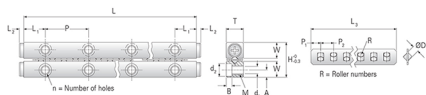

## GRV04 - 440 - S

Call 800-321-7800 or visit us online at [www.nookindustries.com](http://www.nookindustries.com) to configure and order your GRV04 - 440 - S today!

Product Info	
Part Number	GRV04 - 440 - S
Max Stroke [mm]	354
Material Specification	
Rail	SUS440C + Ni
Roller	100Cr6
Retainer	SUS304
Dimensions	
H [mm]	22
T [mm]	11
W [mm]	10
L [mm]	440
n [mm]	22
P [mm]	40
L1 [mm]	20
L2 [mm]	1
ØD [mm]	4
L3 [mm]	267.6
R [mm]	38
P1 [mm]	4.3
P2 [mm]	7
A [mm]	4.5
M	M5
d1 [mm]	4.3
d2 [mm]	7.5
B [mm]	4.1
Performance Specifications	
Dynamic C [N]	1230
Static C0 [N]	1170
Capacity Per Bearing [N]	390
Weight	
Per Rail [g]	694