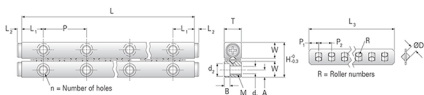

## GRV04 - 120 - S

Call 800-321-7800 or visit us online at [www.nookindustries.com](http://www.nookindustries.com) to configure and order your GRV04 - 120 - S today!

Product Info	
Part Number	GRV04 - 120 - S
Max Stroke [mm]	92
Material Specification	
Rail	SUS440C + Ni
Roller	100Cr6
Retainer	SUS304
Dimensions	
H [mm]	22
T [mm]	11
W [mm]	10
L [mm]	120
n [mm]	6
P [mm]	40
L1 [mm]	20
L2 [mm]	1
ØD [mm]	4
L3 [mm]	78.6
R [mm]	11
P1 [mm]	4.3
P2 [mm]	7
A [mm]	4.5
M	M5
d1 [mm]	4.3
d2 [mm]	7.5
B [mm]	4.1
Performance Specifications	
Dynamic C [N]	1230
Static C0 [N]	1170
Capacity Per Bearing [N]	390
Weight	
Per Rail [g]	193