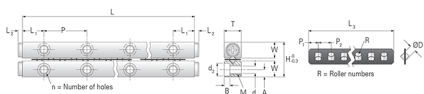

GRVP06 - 600

Call 800-321-7800 or visit us online at www.nookindustries.com to configure and order your GRVP06 - 600 today!

Product Info	
Part Number	GRVP06 - 600
Max Stroke [mm]	486
Material Specification	
Rail	SUJ2
Roller	SUJ2
Retainer	POM Plastic
Dimensions	
H [mm]	31
T [mm]	15
W [mm]	14
L [mm]	600
n [mm]	24
P [mm]	50
L1 [mm]	25
L2 [mm]	2
ØD [mm]	6
L3 [mm]	364
R [mm]	40
P1 [mm]	5.4
P2 [mm]	9
A [mm]	6
M	M6
d1 [mm]	5.3
d2 [mm]	9.5
B [mm]	5.2
Performance Specifications	
Dynamic C [N]	2570
Static C0 [N]	2632
Capacity Per Bearing [N]	877
Weight	
Per Rail [g]	1273