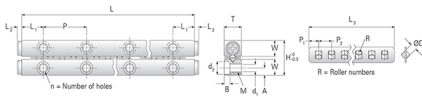

GRV12 - 600

Call 800-321-7800 or visit us online at www.nookindustries.com to configure and order your GRV12 - 600 today!

Product Info	
Part Number	GRV12 - 600
Max Stroke [mm]	492
Material Specification	
Rail	SUJ2
Roller	SUJ2
Retainer	SUS304
Dimensions	
H [mm]	58
T [mm]	28
W [mm]	26.9
L [mm]	600
n [mm]	12
P [mm]	100
L1 [mm]	50
L2 [mm]	1
ØD [mm]	12
L3 [mm]	364
R [mm]	20
P1 [mm]	11
P2 [mm]	18
A [mm]	12
M	M10
d1 [mm]	8.5
d2 [mm]	13.5
B [mm]	8.2
Performance Specifications	
Dynamic C [N]	14700
Static C0 [N]	13187
Capacity Per Bearing [N]	4396
Weight	
Per Rail [g]	6276