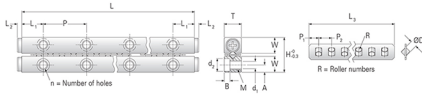

## GRV06 - 550

Call 800-321-7800 or visit us online at [www.nookindustries.com](http://www.nookindustries.com) to configure and order your GRV06 - 550 today!

Product Info	
Part Number	GRV06 - 550
Max Stroke [mm]	458
Material Specification	
Rail	SUJ2
Roller	SUJ2
Retainer	SUS304
Dimensions	
H [mm]	31
T [mm]	15
W [mm]	14
L [mm]	550
n [mm]	22
P [mm]	50
L1 [mm]	25
L2 [mm]	1
ØD [mm]	6
L3 [mm]	325.8
R [mm]	36
P1 [mm]	5.4
P2 [mm]	9
A [mm]	6
M	M6
d1 [mm]	5.3
d2 [mm]	9.5
B [mm]	5.2
Performance Specifications	
Dynamic C [N]	2570
Static C0 [N]	2632
Capacity Per Bearing [N]	877
Weight	
Per Rail [g]	1579