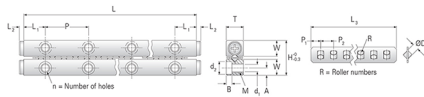

## GRV06 - 500

Call 800-321-7800 or visit us online at [www.nookindustries.com](http://www.nookindustries.com) to configure and order your GRV06 - 500 today!

Product Info	
Part Number	GRV06 - 500
Max Stroke [mm]	412
Material Specification	
Rail	SUJ2
Roller	SUJ2
Retainer	SUS304
Dimensions	
H [mm]	31
T [mm]	15
W [mm]	14
L [mm]	500
n [mm]	20
P [mm]	50
L1 [mm]	25
L2 [mm]	1
ØD [mm]	6
L3 [mm]	298.8
R [mm]	33
P1 [mm]	5.4
P2 [mm]	9
A [mm]	6
M	M6
d1 [mm]	5.3
d2 [mm]	9.5
B [mm]	5.2
Performance Specifications	
Dynamic C [N]	2570
Static C0 [N]	2632
Capacity Per Bearing [N]	877
Weight	
Per Rail [g]	1436