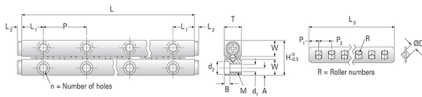

## GRV06 - 500

Call 800-321-7800 or visit us online at [www.nookindustries.com](http://www.nookindustries.com) to configure and order your GRV06 - 500 today!

Product Info	
Part Number	GRV06 - 500
Max Stroke [mm]	412
Material Specification	
Rail	SUJ2
Roller	SUJ2
Retainer	SUS304
Dimensions	
H [mm]	31
T [mm]	15
W [mm]	14
L [mm]	500
n [mm]	20
P [mm]	50
L1 [mm]	25
L2 [mm]	1
ØD [mm]	6
L3 [mm]	298.8
R [mm]	33
P1 [mm]	5.4
P2 [mm]	9
A [mm]	6
M	M6
d1 [mm]	5.3
d2 [mm]	9.5
B [mm]	5.2
Performance Specifications	
Dynamic C [N]	2570
Static C0 [N]	2632
Capacity Per Bearing [N]	877
Weight	
Per Rail [g]	1436