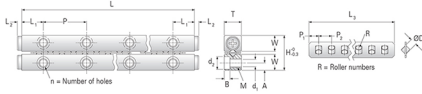

GRV04 - 360

Call 800-321-7800 or visit us online at www.nookindustries.com to configure and order your GRV04 - 360 today!

Product Info	
Part Number	GRV04 - 360
Max Stroke [mm]	292
Material Specification	
Rail	SUJ2
Roller	SUJ2
Retainer	SUS304
Dimensions	
H [mm]	22
T [mm]	11
W [mm]	10
L [mm]	360
n [mm]	18
P [mm]	40
L1 [mm]	20
L2 [mm]	1
ØD [mm]	4
L3 [mm]	218.6
R [mm]	31
P1 [mm]	4.3
P2 [mm]	7
A [mm]	4.5
M	M5
d1 [mm]	4.3
d2 [mm]	7.5
B [mm]	4.1
Performance Specifications	
Dynamic C [N]	1230
Static C0 [N]	1170
Capacity Per Bearing [N]	390
Weight	
Per Rail [g]	530