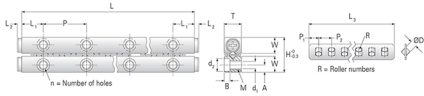

GRV04 - 280

Call 800-321-7800 or visit us online at www.nookindustries.com to configure and order your GRV04 - 280 today!

Product Info	
Part Number	GRV04 - 280
Max Stroke [mm]	230
Material Specification	
Rail	SUJ2
Roller	SUJ2
Retainer	SUS304
Dimensions	
H [mm]	22
T [mm]	11
W [mm]	10
L [mm]	280
n [mm]	14
P [mm]	40
L1 [mm]	20
L2 [mm]	1
ØD [mm]	4
L3 [mm]	169.6
R [mm]	24
P1 [mm]	4.3
P2 [mm]	7
A [mm]	4.5
M	M5
d1 [mm]	4.3
d2 [mm]	7.5
B [mm]	4.1
Performance Specifications	
Dynamic C [N]	1230
Static C0 [N]	1170
Capacity Per Bearing [N]	390
Weight	
Per Rail [g]	413