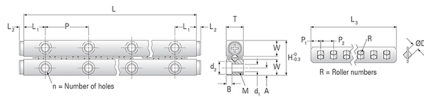

GRV02 - 120

Call 800-321-7800 or visit us online at www.nookindustries.com to configure and order your GRV02 - 120 today!

Product Info	
Part Number	GRV02 - 120
Max Stroke [mm]	100
Material Specification	
Rail	SUJ2
Roller	SUJ2
Retainer	SUS304
Dimensions	
H [mm]	12
T [mm]	6
W [mm]	5.5
L [mm]	120
n [mm]	16
P [mm]	15
L1 [mm]	7.5
L2 [mm]	0.8
ØD [mm]	2
L3 [mm]	73.6
R [mm]	18
P1 [mm]	2.8
P2 [mm]	4
A [mm]	2.5
M	M3
d1 [mm]	2.55
d2 [mm]	4.4
B [mm]	2
Performance Specifications	
Dynamic C [N]	293
Static C0 [N]	292
Capacity Per Bearing [N]	97
Weight	
Per Rail [g]	51