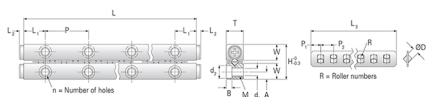

GRV02 - 120

Call 800-321-7800 or visit us online at www.nookindustries.com to configure and order your GRV02 - 120 today!

Product Info	
Part Number	GRV02 - 120
Max Stroke [mm]	100
Material Specification	
Rail	SUJ2
Roller	SUJ2
Retainer	SUS304
Dimensions	
H [mm]	12
T [mm]	6
W [mm]	5.5
L [mm]	120
n [mm]	16
P [mm]	15
L1 [mm]	7.5
L2 [mm]	0.8
ØD [mm]	2
L3 [mm]	73.6
R [mm]	18
P1 [mm]	2.8
P2 [mm]	4
A [mm]	2.5
M	M3
d1 [mm]	2.55
d2 [mm]	4.4
B [mm]	2
Performance Specifications	
Dynamic C [N]	293
Static C0 [N]	292
Capacity Per Bearing [N]	97
Weight	
Per Rail [g]	51