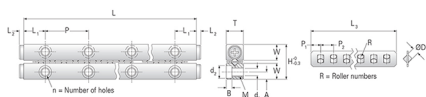

GRV02 - 90

Call 800-321-7800 or visit us online at www.nookindustries.com to configure and order your GRV02 - 90 today!

Product Info	
Part Number	GRV02 - 90
Max Stroke [mm]	72
Material Specification	
Rail	SUJ2
Roller	SUJ2
Retainer	SUS304
Dimensions	
H [mm]	12
T [mm]	6
W [mm]	5.5
L [mm]	90
n [mm]	12
P [mm]	15
L1 [mm]	7.5
L2 [mm]	0.8
ØD [mm]	2
L3 [mm]	57.6
R [mm]	14
P1 [mm]	2.8
P2 [mm]	4
A [mm]	2.5
M	M3
d1 [mm]	2.55
d2 [mm]	4.4
B [mm]	2
Performance Specifications	
Dynamic C [N]	293
Static C0 [N]	292
Capacity Per Bearing [N]	97
Weight	
Per Rail [g]	39