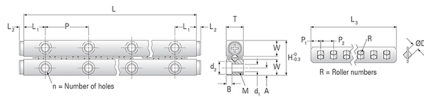

## GRV01 - 80

Call 800-321-7800 or visit us online at [www.nookindustries.com](http://www.nookindustries.com) to configure and order your GRV01 - 80 today!

Product Info	
Part Number	GRV01 - 80
Max Stroke [mm]	61
Material Specification	
Rail	SUJ2
Roller	SUJ2
Retainer	SUS304
Dimensions	
H [mm]	8.5
T [mm]	4
W [mm]	3.9
L [mm]	80
n [mm]	16
P [mm]	10
L1 [mm]	5
L2 [mm]	0.5
ØD [mm]	1.5
L3 [mm]	51.8
R [mm]	17
P1 [mm]	1.9
P2 [mm]	3
A [mm]	1.8
M	M2
d1 [mm]	1.65
d2 [mm]	3
B [mm]	1.4
Performance Specifications	
Dynamic C [N]	125
Static C0 [N]	144
Capacity Per Bearing [N]	48
Weight	
Per Rail [g]	16