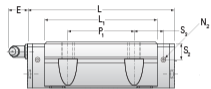

## NHRC 30 FL

Call 800-321-7800 or visit us online at [www.nookindustries.com](http://www.nookindustries.com) to configure and order your NHRC 30 FL today!

Details	
Size [mm]	30
Dimensions	
W [mm]	90
L [mm]	148
L1 [mm]	94
h2 [mm]	35.2
P1 [mm]	52
P2 [mm]	72
M1 [mm]	M8 Thru Bolt
M × g2	M10 × 15
T [mm]	16
N1	M6 × 8.5
N2	M6 × 5
N3 [O-Ring Seal]	P5
E [mm]	12
S1 [mm]	7.5
S2 [mm]	12
S3 [mm]	25.7
S4 [mm]	25.8
Forces and Torques	
Basic Load Ratings C [kN]	39.6
Basic Load Ratings C0 [kN]	70.2
Static Moment Ratings-Ma [N-m]	950.0
Static Moment Ratings-Mb [N-m]	950.0
Static Moment Ratings-Mc [N-m]	1105.0
Weight	
Weight-Block [g]	1385