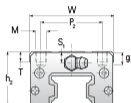

NHRC 30 ML

Call 800-321-7800 or visit us online at www.nookindustries.com to configure and order your NHRC 30 ML today!

Details	
Size [mm]	30
Dimensions	
W [mm]	60
L [mm]	118
L1 [mm]	94
h2 [mm]	38.4
P1 [mm]	60
P2 [mm]	40
M1 [mm]	—
M × g2	M8 × 12
T [mm]	12
N1	M6 × 8.5
N2	M6 × 5
N3 [O-Ring Seal]	P5
E [mm]	12
S1 [mm]	10.5
S2 [mm]	15
S3 [mm]	21.7
S4 [mm]	21.8
Forces and Torques	
Basic Load Ratings C [kN]	39.6
Basic Load Ratings C0 [kN]	70.2
Static Moment Ratings-Ma [N-m]	950.0
Static Moment Ratings-Mb [N-m]	950.0
Static Moment Ratings-Mc [N-m]	1105.0
Weight	
Weight-Block [g]	1150