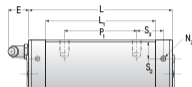

NHRC 30 ML

Call 800-321-7800 or visit us online at www.nookindustries.com to configure and order your NHRC 30 ML today!

Details	
Size [mm]	30
Dimensions	
W [mm]	60
L [mm]	118
L1 [mm]	94
h2 [mm]	38.4
P1 [mm]	60
P2 [mm]	40
M1 [mm]	—
M × g2	M8 × 12
T [mm]	12
N1	M6 × 8.5
N2	M6 × 5
N3 [O-Ring Seal]	P5
E [mm]	12
S1 [mm]	10.5
S2 [mm]	15
S3 [mm]	21.7
S4 [mm]	21.8
Forces and Torques	
Basic Load Ratings C [kN]	39.6
Basic Load Ratings C0 [kN]	70.2
Static Moment Ratings-Ma [N-m]	950.0
Static Moment Ratings-Mb [N-m]	950.0
Static Moment Ratings-Mc [N-m]	1105.0
Weight	
Weight-Block [g]	1150