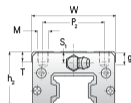

NHRC 30 MN

Call 800-321-7800 or visit us online at www.nookindustries.com to configure and order your NHRC 30 MN today!

Details

Size [mm] 30

Dimensions

W [mm] 60
 L [mm] 95.5
 L1 [mm] 71.5
 h2 [mm] 38.4
 P1 [mm] 40
 P2 [mm] 40
 M1 [mm] —
 M × g2 M8 x12
 T [mm] 12
 N1 M6 × 8.5
 N2 M6 × 5
 N3 [O-Ring Seal] P5
 E [mm] 12
 S1 [mm] 10.5
 S2 [mm] 15
 S3 [mm] 20.8
 S4 [mm] 20.5