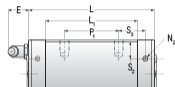

NHRC 30 MN

Call 800-321-7800 or visit us online at www.nookindustries.com to configure and order your NHRC 30 MN today!

Details

Size [mm] 30

Dimensions

W [mm] 60
 L [mm] 95.5
 L1 [mm] 71.5
 h2 [mm] 38.4
 P1 [mm] 40
 P2 [mm] 40
 M1 [mm] —
 M × g2 M8 x12
 T [mm] 12
 N1 M6 × 8.5
 N2 M6 × 5
 N3 [O-Ring Seal] P5
 E [mm] 12
 S1 [mm] 10.5
 S2 [mm] 15
 S3 [mm] 20.8
 S4 [mm] 20.5