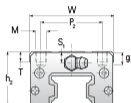

NHRC 20 MN

Call 800-321-7800 or visit us online at www.nookindustries.com to configure and order your NHRC 20 MN today!

Details	
Size [mm]	20
Dimensions	
W [mm]	44
L [mm]	70.2
L1 [mm]	52
h2 [mm]	24.5
P1 [mm]	36
P2 [mm]	32
M1 [mm]	—
M × g2	M5 × 8.5
T [mm]	8
N1	M3 × 7.5
N2	M3 × 5.5
N3 [O-Ring Seal]	P4
E [mm]	10
S1 [mm]	6
S2 [mm]	9.4
S3 [mm]	11
S4 [mm]	11.7
Forces and Torques	
Basic Load Ratings C [kN]	17.1
Basic Load Ratings C0 [kN]	30
Static Moment Ratings-Ma [N-m]	230.0
Static Moment Ratings-Mb [N-m]	230.0
Static Moment Ratings-Mc [N-m]	325.0
Weight	
Weight-Block [g]	318