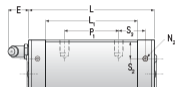

NHRC 20 MN

Call 800-321-7800 or visit us online at www.nookindustries.com to configure and order your NHRC 20 MN today!

Details	
Size [mm]	20
Dimensions	
W [mm]	44
L [mm]	70.2
L1 [mm]	52
h2 [mm]	24.5
P1 [mm]	36
P2 [mm]	32
M1 [mm]	—
M × g2	M5 × 8.5
T [mm]	8
N1	M3 × 7.5
N2	M3 × 5.5
N3 [O-Ring Seal]	P4
E [mm]	10
S1 [mm]	6
S2 [mm]	9.4
S3 [mm]	11
S4 [mm]	11.7
Forces and Torques	
Basic Load Ratings C [kN]	17.1
Basic Load Ratings C0 [kN]	30
Static Moment Ratings-Ma [N-m]	230.0
Static Moment Ratings-Mb [N-m]	230.0
Static Moment Ratings-Mc [N-m]	325.0
Weight	
Weight-Block [g]	318