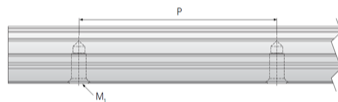

NHRCU 20

Call 800-321-7800 or visit us online at www.nookindustries.com to configure and order your NHRCU 20 today!

Details	
Size [mm]	20
Dimensions	
W1 [mm]	20
H1 [mm]	20
P [mm]	60
M x g3	M6 x 10
Weight	
Weights-Rail [g/m]	2280.0