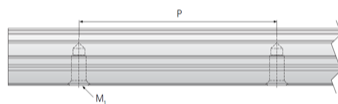

NARCU 30

Call 800-321-7800 or visit us online at www.nookindustries.com to configure and order your NARCU 30 today!

Details	
Size [mm]	30
Dimensions	
W1 [mm]	28
H1 [mm]	27
P [mm]	80
M x g3	M8 x 15
Weight	
Weights-Rail [g/m]	4380.0