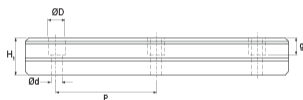

## NHRC 20

Call 800-321-7800 or visit us online at [www.nookindustries.com](http://www.nookindustries.com) to configure and order your NHRC 20 today!

|                    |        |
|--------------------|--------|
| <b>Details</b>     |        |
| Size [mm]          | 20     |
| <b>Dimensions</b>  |        |
| W1 [mm]            | 20     |
| H1 [mm]            | 20     |
| P [mm]             | 60     |
| D [mm]             | 9.5    |
| d1 [mm]            | 6      |
| g1 [mm]            | 8.5    |
| <b>Weight</b>      |        |
| Weights-Rail [g/m] | 2280.0 |