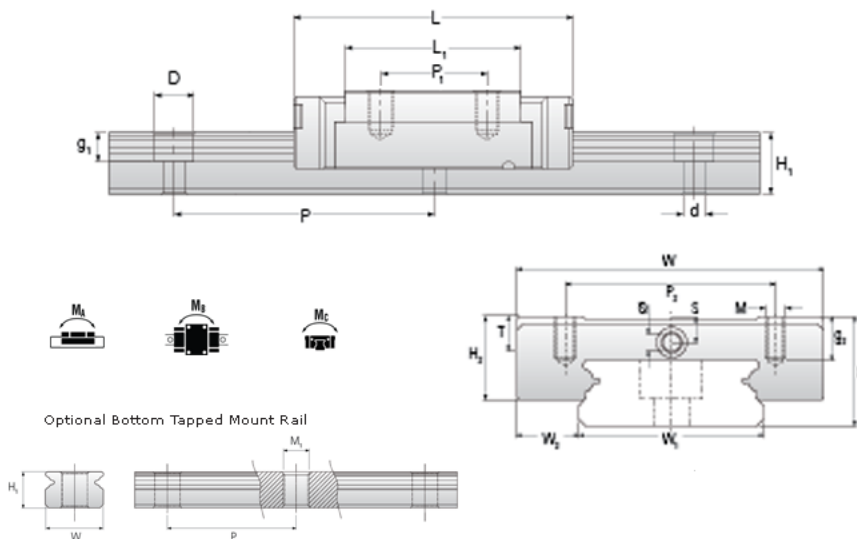

NMR 7WN ZUE Assembly

Call 800-321-7800 or visit us online at www.nookindustries.com to configure and order your NMR 7WN ZUE Assembly today!

Dimensions	
H [mm]	9
W2 [mm]	5.5
Wide Miniature Block Four Mounting Holes (Runner Block)Details	
Size [mm]	7
(Runner Block)Dimensions	
W [mm]	25
L [mm]	32.5
L1 [mm]	21.2
h2 [mm]	7.6
P1 [mm]	10
P2 [mm]	19
M × g2	M3 × 3
Ø [mm]	1.1
S [mm]	1.9
T [mm]	3.2
(Runner Block)Forces and Torques	
Basic Load Ratings C [N]	1180
Basic Load Ratings C0 [N]	2095
Static Moment Ratings-Ma [N-m]	15.0
Static Moment Ratings-Mb [N-m]	7.3
Static Moment Ratings-Mc [N-m]	7.3
(Runner Block)Weight	
Weight-Block [g]	19
Wide Miniature Rail Top Mount Single Row (Top Mount Rail)Details	
Size [mm]	7
(Top Mount Rail)Dimensions	
H [mm]	9
W1 [mm]	14
H1 [mm]	5.2
P [mm]	30
D [mm]	5
d1 [mm]	3.5
g1 [mm]	3.5
(Top Mount Rail)Weight	
Weights-Rail [g/m]	516.0
Wide Miniature Rail Bottom Tapped Mount Single Row (Bottom Mount Rail)Details	
Size [mm]	7
(Bottom Mount Rail)Dimensions	
H1 [mm]	7.5
W1 [mm]	18
P [mm]	30
M1	M4 x 0.7
(Bottom Mount Rail)Weight	
Weights-Rail [g/m]	516.0