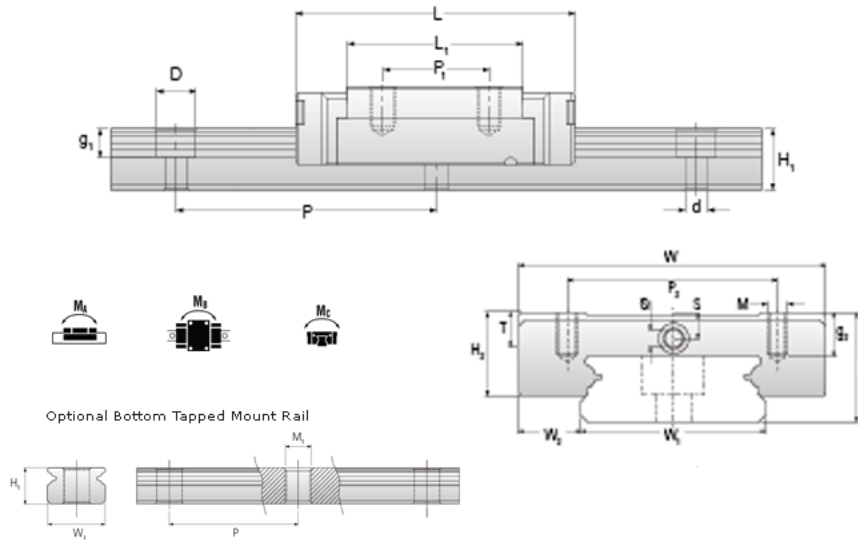

NMR 7WL SUE Assembly

Call 800-321-7800 or visit us online at www.nookindustries.com to configure and order your NMR 7WL SUE Assembly today!

Dimensions	
H [mm]	9
W2 [mm]	5.5
Wide Miniature Block Four Mounting Holes (Runner Block)Details	
Size [mm]	7
(Runner Block)Dimensions	
W [mm]	25
L [mm]	41.5
L1 [mm]	30.1
h2 [mm]	7.6
P1 [mm]	19
P2 [mm]	19
M × g2	M3 × 3
Ø [mm]	1.1
S [mm]	1.9
T [mm]	3.2
(Runner Block)Forces and Torques	
Basic Load Ratings C [N]	1570
Basic Load Ratings C0 [N]	3140
Static Moment Ratings-Ma [N-m]	22.7
Static Moment Ratings-Mb [N-m]	14.9
Static Moment Ratings-Mc [N-m]	14.9
(Runner Block)Weight	
Weight-Block [g]	27
Wide Miniature Rail Top Mount Single Row (Top Mount Rail)Details	
Size [mm]	7
(Top Mount Rail)Dimensions	
H [mm]	9
W1 [mm]	14
H1 [mm]	5.2
P [mm]	30
D [mm]	5
d1 [mm]	3.5
g1 [mm]	3.5
(Top Mount Rail)Weight	
Weights-Rail [g/m]	516.0
Wide Miniature Rail Bottom Tapped Mount Single Row (Bottom Mount Rail)Details	
Size [mm]	7
(Bottom Mount Rail)Dimensions	
H1 [mm]	7.5
W1 [mm]	18
P [mm]	30
M1	M4 x 0.7
(Bottom Mount Rail)Weight	
Weights-Rail [g/m]	516.0