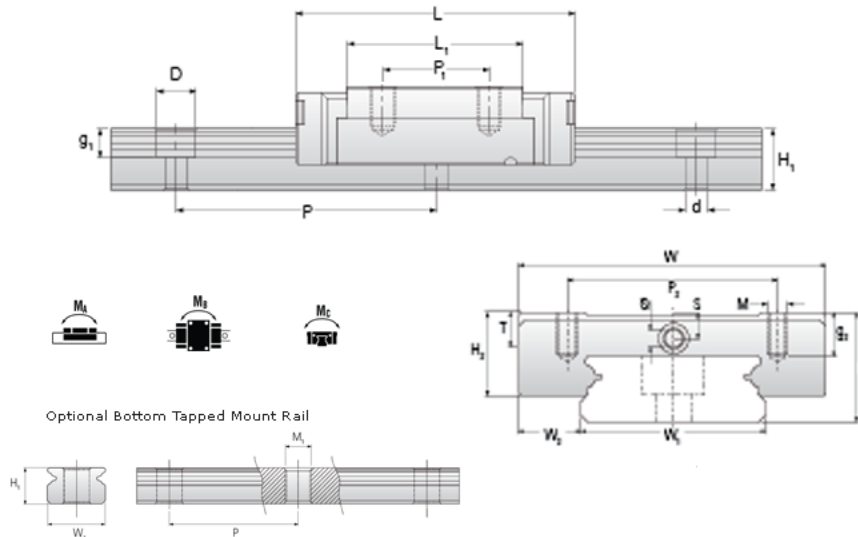

NMR 7WN SUE Assembly

Call 800-321-7800 or visit us online at www.nookindustries.com to configure and order your NMR 7WN SUE Assembly today!

Dimensions

H [mm]	9
W2 [mm]	5.5

Wide Miniature Block Four Mounting Holes (Runner Block)Details

Size [mm]	7

(Runner Block)Dimensions

W [mm]	25
L [mm]	32.5
L1 [mm]	21.2
h2 [mm]	7.6
P1 [mm]	10
P2 [mm]	19
M × g2	M3 × 3
Ø [mm]	1.1
S [mm]	1.9
T [mm]	3.2

(Runner Block)Forces and Torques

Basic Load Ratings C [N]	1180
Basic Load Ratings C0 [N]	2095
Static Moment Ratings-Ma [N-m]	15.0
Static Moment Ratings-Mb [N-m]	7.3
Static Moment Ratings-Mc [N-m]	7.3

(Runner Block)Weight

Weight-Block [g]	19

Wide Miniature Rail Top Mount Single Row (Top Mount Rail)Details

Size [mm]	7

(Top Mount Rail)Dimensions

H [mm]	9
W1 [mm]	14
H1 [mm]	5.2
P [mm]	30
D [mm]	5
d1 [mm]	3.5
g1 [mm]	3.5

(Top Mount Rail)Weight

Weights-Rail [g/m]	516.0

Wide Miniature Rail Bottom Tapped Mount Single Row (Bottom Mount Rail)Details

Size [mm]	7

(Bottom Mount Rail)Dimensions

H1 [mm]	7.5
W1 [mm]	18
P [mm]	30
M1	M4 x 0.7

(Bottom Mount Rail)Weight

Weights-Rail [g/m]	516.0