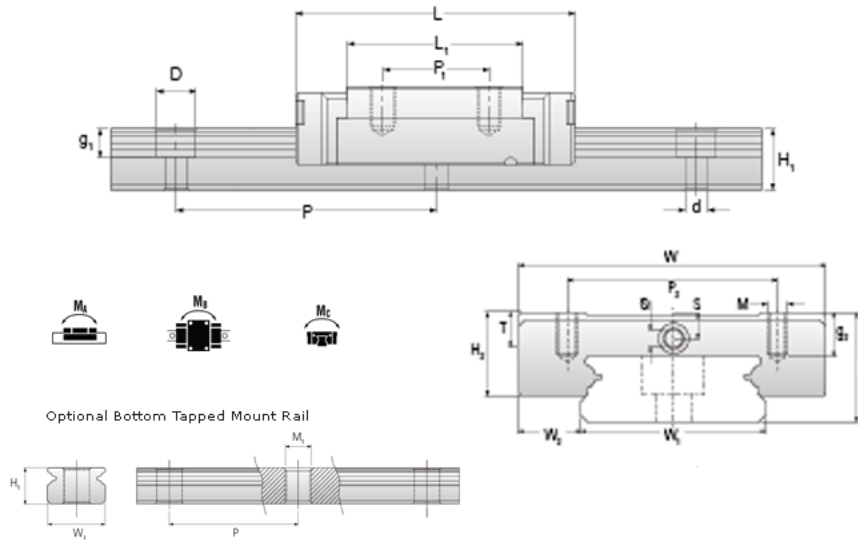

NMR 7WL SS Assembly

Call 800-321-7800 or visit us online at www.nookindustries.com to configure and order your NMR 7WL SS Assembly today!

Dimensions

H [mm]	9
W2 [mm]	5.5

Wide Miniature Block Four Mounting Holes (Runner Block)Details

Size [mm]	7

(Runner Block)Dimensions

W [mm]	25
L [mm]	40.5
L1 [mm]	30.1
h2 [mm]	7
P1 [mm]	19
P2 [mm]	19
M × g2	M3 × 3
Ø [mm]	1.1
S [mm]	1.9
T [mm]	3.2

(Runner Block)Forces and Torques

Basic Load Ratings C [N]	1570
Basic Load Ratings C0 [N]	3140
Static Moment Ratings-Ma [N-m]	14.9
Static Moment Ratings-Mb [N-m]	14.9
Static Moment Ratings-Mc [N-m]	22.7

(Runner Block)Weight

Weight-Block [g]	27

Wide Miniature Rail Top Mount Single Row (Top Mount Rail)Details

Size [mm]	7

(Top Mount Rail)Dimensions

H [mm]	9
W1 [mm]	14
H1 [mm]	5.2
P [mm]	30
D [mm]	5
d1 [mm]	3.5
g1 [mm]	3.5

(Top Mount Rail)Weight

Weights-Rail [g/m]	516.0

Wide Miniature Rail Bottom Tapped Mount Single Row (Bottom Mount Rail)Details

Size [mm]	7

(Bottom Mount Rail)Dimensions

H1 [mm]	7.5
W1 [mm]	18
P [mm]	30
M1	M4 x 0.7

(Bottom Mount Rail)Weight

Weights-Rail [g/m]	516.0