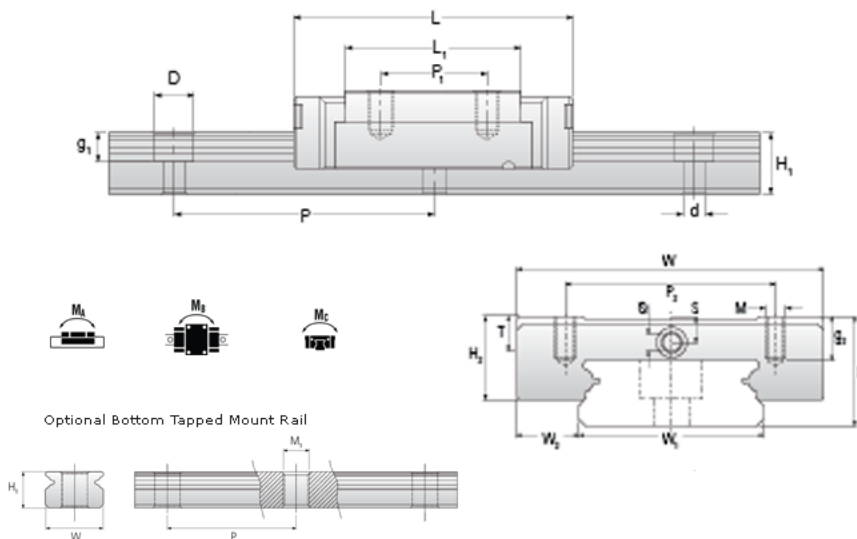

NMR 7WN SS Assembly

Call 800-321-7800 or visit us online at www.nookindustries.com to configure and order your NMR 7WN SS Assembly today!

Dimensions

H [mm]	9
W2 [mm]	5.5

Wide Miniature Block Four Mounting Holes (Runner Block)Details

Size [mm]	7

(Runner Block)Dimensions

W [mm]	25
L [mm]	31.6
L1 [mm]	21.2
h2 [mm]	7
P1 [mm]	10
P2 [mm]	19
M × g2	M3 × 3
Ø [mm]	1.1
S [mm]	1.9
T [mm]	3.2

(Runner Block)Forces and Torques

Basic Load Ratings C [N]	1180
Basic Load Ratings C0 [N]	2095
Static Moment Ratings-Ma [N-m]	7.3
Static Moment Ratings-Mb [N-m]	7.3
Static Moment Ratings-Mc [N-m]	15.0

(Runner Block)Weight

Weight-Block [g]	19

Wide Miniature Rail Top Mount Single Row (Top Mount Rail)Details

Size [mm]	7

(Top Mount Rail)Dimensions

H [mm]	9
W1 [mm]	14
H1 [mm]	5.2
P [mm]	30
D [mm]	5
d1 [mm]	3.5
g1 [mm]	3.5

(Top Mount Rail)Weight

Weights-Rail [g/m]	516.0

Wide Miniature Rail Bottom Tapped Mount Single Row (Bottom Mount Rail)Details

Size [mm]	7

(Bottom Mount Rail)Dimensions

H1 [mm]	7.5
W1 [mm]	18
P [mm]	30
M1	M4 x 0.7

(Bottom Mount Rail)Weight

Weights-Rail [g/m]	516.0