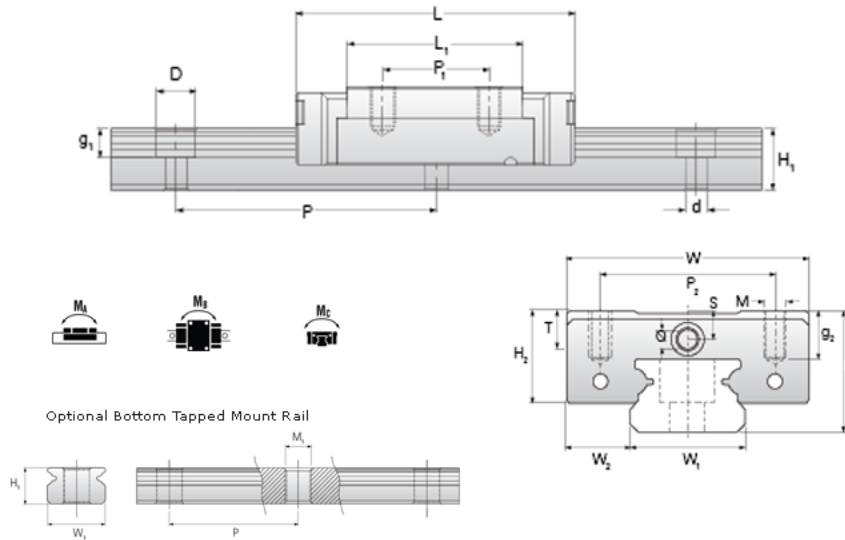

## NMR 7ML SS Assembly

Call 800-321-7800 or visit us online at [www.nookindustries.com](http://www.nookindustries.com) to configure and order your NMR 7ML SS Assembly today!

<b>Dimensions</b>	
H [mm]	8
W2 [mm]	5
<b>Standard Miniature Block Four Mounting Holes (Runner Block)Details</b>	
Size [mm]	7
<b>(Runner Block)Dimensions</b>	
W [mm]	17
L [mm]	31.2
L1 [mm]	21.8
h2 [mm]	6.5
P1 [mm]	13
P2 [mm]	12
M × g2	M2 × 2.5
Ø [mm]	1.1
S [mm]	1.6
T [mm]	2.8
<b>(Runner Block)Forces and Torques</b>	
Basic Load Ratings C [N]	1310
Basic Load Ratings C0 [N]	2440
Static Moment Ratings-Ma [N-m]	7.7
Static Moment Ratings-Mb [N-m]	7.7
Static Moment Ratings-Mc [N-m]	9.0
<b>(Runner Block)Weight</b>	
Weight-Block [g]	14
<b>Standard Miniature Rail Top Mount (Top Mount Rail)Details</b>	
Size [mm]	7
<b>(Top Mount Rail)Dimensions</b>	
H [mm]	8
W1 [mm]	7
H1 [mm]	4.7
P [mm]	15
D [mm]	4.2
d1 [mm]	2.4
g1 [mm]	2.3
<b>(Top Mount Rail)Weight</b>	
Weights-Rail [g/m]	215.0
<b>Standard Miniature Rail Bottom Tapped Mount (Bottom Mount Rail)Details</b>	
Size [mm]	7
<b>(Bottom Mount Rail)Dimensions</b>	
H1 [mm]	4.7
W1 [mm]	7
P [mm]	15
M1	M3 x .05
<b>(Bottom Mount Rail)Weight</b>	
Weights-Rail [g/m]	215.0