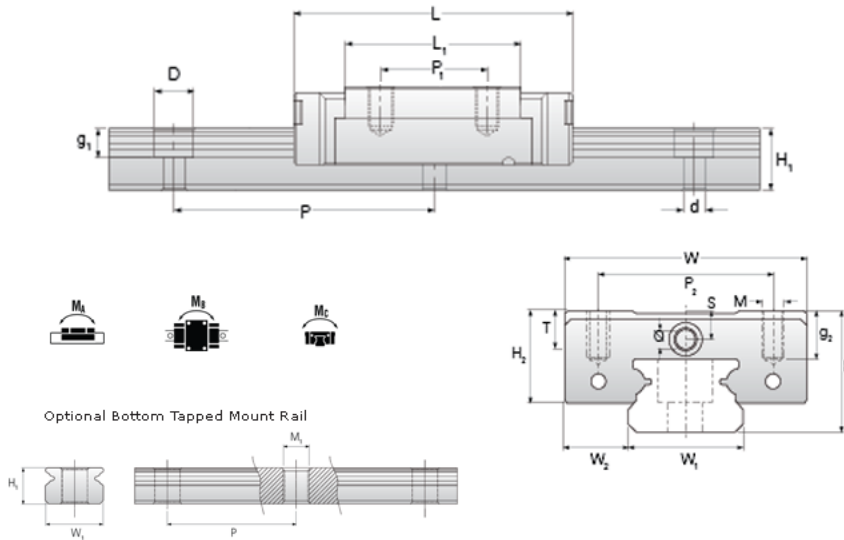

## NMR 7ML SS Assembly

Call 800-321-7800 or visit us online at [www.nookindustries.com](http://www.nookindustries.com) to configure and order your NMR 7ML SS Assembly today!

<b>Dimensions</b>	
H [mm]	8
W2 [mm]	5
<b>Standard Miniature Block Four Mounting Holes (Runner Block)Details</b>	
Size [mm]	7
<b>(Runner Block)Dimensions</b>	
W [mm]	17
L [mm]	31.2
L1 [mm]	21.8
h2 [mm]	6.5
P1 [mm]	13
P2 [mm]	12
M × g2	M2 × 2.5
Ø [mm]	1.1
S [mm]	1.6
T [mm]	2.8
<b>(Runner Block)Forces and Torques</b>	
Basic Load Ratings C [N]	1310
Basic Load Ratings C0 [N]	2440
Static Moment Ratings-Ma [N-m]	7.7
Static Moment Ratings-Mb [N-m]	7.7
Static Moment Ratings-Mc [N-m]	9.0
<b>(Runner Block)Weight</b>	
Weight-Block [g]	14
<b>Standard Miniature Rail Top Mount (Top Mount Rail)Details</b>	
Size [mm]	7
<b>(Top Mount Rail)Dimensions</b>	
H [mm]	8
W1 [mm]	7
H1 [mm]	4.7
P [mm]	15
D [mm]	4.2
d1 [mm]	2.4
g1 [mm]	2.3
<b>(Top Mount Rail)Weight</b>	
Weights-Rail [g/m]	215.0
<b>Standard Miniature Rail Bottom Tapped Mount (Bottom Mount Rail)Details</b>	
Size [mm]	7
<b>(Bottom Mount Rail)Dimensions</b>	
H1 [mm]	4.7
W1 [mm]	7
P [mm]	15
M1	M3 x .05
<b>(Bottom Mount Rail)Weight</b>	
Weights-Rail [g/m]	215.0