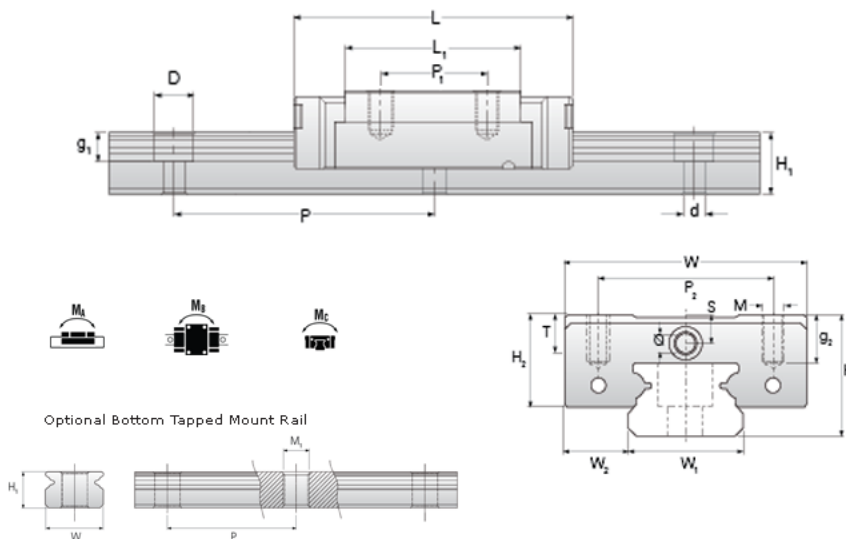

## NMR 7ML ZU Assembly

Call 800-321-7800 or visit us online at [www.nookindustries.com](http://www.nookindustries.com) to configure and order your NMR 7ML ZU Assembly today!

<b>Dimensions</b>	
H [mm]	8
W2 [mm]	5
<b>Standard Miniature Block Four Mounting Holes (Runner Block)Details</b>	
Size [mm]	7
<b>(Runner Block)Dimensions</b>	
W [mm]	17
L [mm]	31.2
L1 [mm]	21.8
h2 [mm]	6.7
P1 [mm]	13
P2 [mm]	12
M × g2	M2 × 2.5
Ø [mm]	1.1
S [mm]	1.6
T [mm]	2.8
<b>(Runner Block)Forces and Torques</b>	
Basic Load Ratings C [N]	1310
Basic Load Ratings C0 [N]	2440
Static Moment Ratings-Ma [N-m]	7.7
Static Moment Ratings-Mb [N-m]	7.7
Static Moment Ratings-Mc [N-m]	9.0
<b>(Runner Block)Weight</b>	
Weight-Block [g]	14
<b>Standard Miniature Rail Top Mount (Top Mount Rail)Details</b>	
Size [mm]	7
<b>(Top Mount Rail)Dimensions</b>	
H [mm]	8
W1 [mm]	7
H1 [mm]	4.7
P [mm]	15
D [mm]	4.2
d1 [mm]	2.4
g1 [mm]	2.3
<b>(Top Mount Rail)Weight</b>	
Weights-Rail [g/m]	215.0
<b>Standard Miniature Rail Bottom Tapped Mount (Bottom Mount Rail)Details</b>	
Size [mm]	7
<b>(Bottom Mount Rail)Dimensions</b>	
H1 [mm]	4.7
W1 [mm]	7
P [mm]	15
M1	M3 × .05
<b>(Bottom Mount Rail)Weight</b>	
Weights-Rail [g/m]	215.0