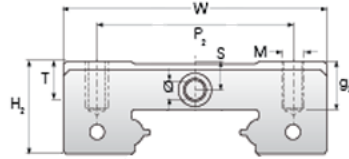

NMR 7WL EZ

Call 800-321-7800 or visit us online at www.nookindustries.com to configure and order your NMR 7WL EZ today!

Details

Size [mm] 7

Dimensions

W [mm] 25
 L [mm] 41.5
 L1 [mm] 30.1
 h2 [mm] 7.5
 P1 [mm] 19
 P2 [mm] 19
 M × g2 M3 × 3
 Ø [mm] 1.1
 S [mm] 1.9
 T [mm] 3.2