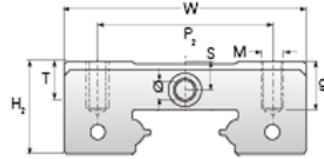

NMR 12MN EZ

Call 800-321-7800 or visit us online at www.nookindustries.com to configure and order your NMR 12MN EZ today!

Details	
Size [mm]	12
Dimensions	
W [mm]	27
L [mm]	36.8
L1 [mm]	22
h2 [mm]	10.7
P1 [mm]	15
P2 [mm]	20
M × g2	M3 × 3.5
Ø [mm]	1.3
S [mm]	3.2
T [mm]	4.3
Forces and Torques	
Basic Load Ratings C [N]	2308
Basic Load Ratings C0 [N]	3465
Static Moment Ratings-Ma [N-m]	12.9
Static Moment Ratings-Mb [N-m]	12.9
Static Moment Ratings-Mc [N-m]	21.5
Weight	
Weight-Block [g]	34