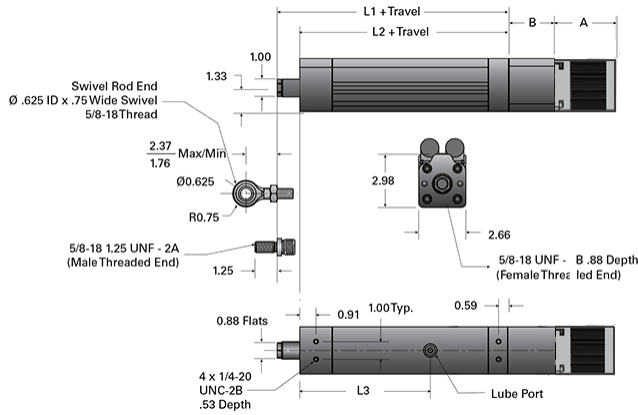

PA05-I 076-RA T

Call 800-321-7800 or visit us online at www.nookindustries.com to configure and order your PA05-I 076-RA T today!

Details

Screw	3/4-6 RA
Screw Lead [in]	0.166

Performance Specifications

Lead Accuracy +/- [in/in]	0.0036
Efficiency [%]	36
Max Capacity [lb]	1000

Dimensions

L1 + Travel [in]	9.05
L2 + Travel [in]	7.78
L3 [in]	7.34
A (w/out Reducer, No Brake) [in]	T23 3.03 / T34 4.96
A (w/out Reducer, Brake) [in]	T23B 4.32 / T34B 6.44
A (w/Reducer, No Brake) [in]	T23 5.49 / T34 8.29
A (w/Reducer, Brake) [in]	T23B 6.78 / T34B 9.77
B (w/out Reducer) [in]	T23 2.36/ T34 2.86
B (w/Reducer) [in]	T23 2.61 / T34 3.42