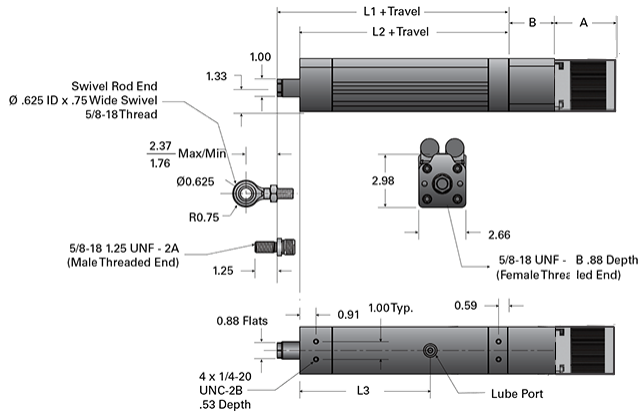

PA05-I 076-RA T

Call 800-321-7800 or visit us online at www.nookindustries.com to configure and order your PA05-I 076-RA T today!

Details

Screw	3/4-6 RA
Screw Lead [in]	0.166

Performance Specifications

Lead Accuracy +/- [in/in]	0.0036
Efficiency [%]	36
Max Capacity [lb]	1000

Dimensions

L1 + Travel [in]	9.05
L2 + Travel [in]	7.78
L3 [in]	7.34
A (w/out Reducer, No Brake) [in]	T23 3.03 / T34 4.96
A (w/out Reducer, Brake) [in]	T23B 4.32 / T34B 6.44
A (w/Reducer, No Brake) [in]	T23 5.49 / T34 8.29
A (w/Reducer, Brake) [in]	T23B 6.78 / T34B 9.77
B (w/out Reducer) [in]	T23 2.36 / T34 2.86
B (w/Reducer) [in]	T23 2.61 / T34 3.42