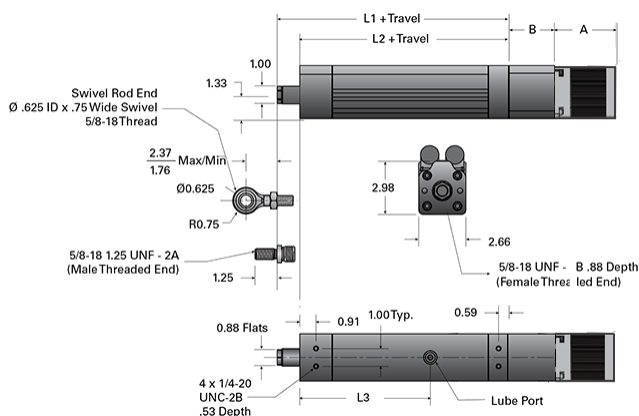

PA05-I 076-RA T

Call 800-321-7800 or visit us online at www.nookindustries.com to configure and order your PA05-I 076-RA T today!

Details

Screw	3/4-6 RA
Screw Lead [in]	0.166

Performance Specifications

Lead Accuracy +/- [in/in]	0.0036
Efficiency [%]	36
Max Capacity [lb]	1000

Dimensions

L1 + Travel [in]	9.05
L2 + Travel [in]	7.78
L3 [in]	7.34
A (w/out Reducer, No Brake) [in]	T23 3.03 / T34 4.96
A (w/out Reducer, Brake) [in]	T23B 4.32 / T34B 6.44
A (w/Reducer, No Brake) [in]	T23 5.49 / T34 8.29
A (w/Reducer, Brake) [in]	T23B 6.78 / T34B 9.77
B (w/out Reducer) [in]	T23 2.36 / T34 2.86
B (w/Reducer) [in]	T23 2.61 / T34 3.42