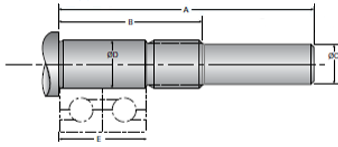

Type 6L, End Code 12

Call 800-321-7800 or visit us online at www.nookindustries.com to configure and order your Type 6L, End Code 12 today!

Product Info

Nominal Bearing Journal Size

12

Dimensions

A [mm]

54.0

B [mm]

36.0

C Maximum [MM]

10.00

C Minimum [MM]

9.98

D Maximum [mm]

12.006

D Minimum [mm]

11.995

E [mm]

22.00

Lock Nut

M12 x 1.0