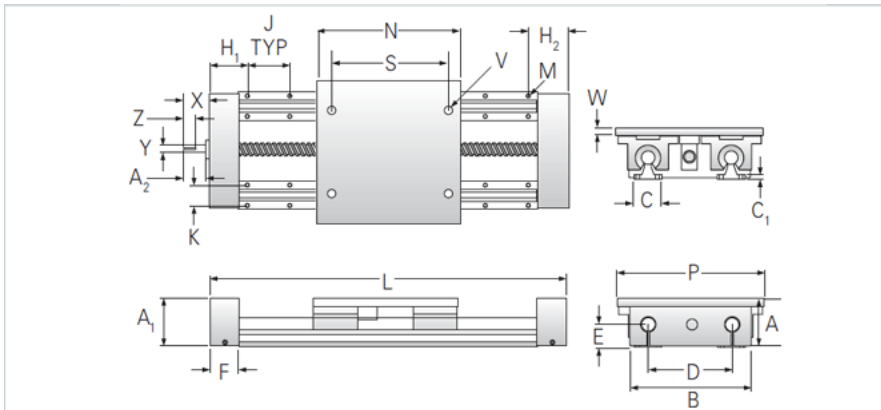

### Product Info

Nominal Shaft Diameter [in]	0.75
Screw Type	Ball
Screw Size	0750-0500 SRT

### Dimensions

A +/-0.003 [in]	2.938
A1 [in]	2.75
B [in]	6.00
C [in]	1.75
C1 [in]	0.25
D [in]	4.50
E [in]	1.50
F [in]	2.0
H [in]	3.00
J +/-0.010 [in]	6.000
K +/-0.010 [in]	1.250
M - Bolt	#10
M - Hole [in]	0.22
N [in]	7.50
P [in]	7.50
S [in]	6.00
U [in]	4.50
V	5/16-18
W [in]	0.50
Minimum L Dimension TRAVEL + [in]	11.5
X [in]	1.50
Y [in]	0.500
Z	.81 x .140
A2 [in]	1.020