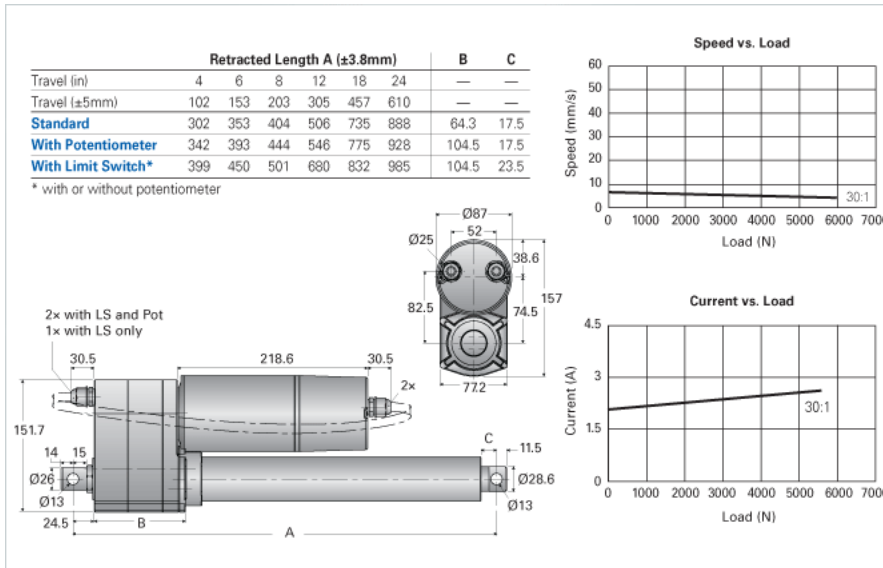

NIA5-230-30-B

Call 800-321-7800 or visit us online at www.nookindustries.com to configure and order your NIA5-230-30-B today!

Product Info

Screw Type

Ball Screw

Details

Voltage [VAC]

230

Hertz [Hz]

50

Gear Ratio

30:1

Speed At No Load [mm/s]

8.7

Speed At Full Load [mm/s]

7.9

Load Capacity Dynamic Load [N]

6000

Load Capacity Static Load [N]

13600

Amps

2.5

Performance Specifications

Duty Cycle [% of 5 Minutes]