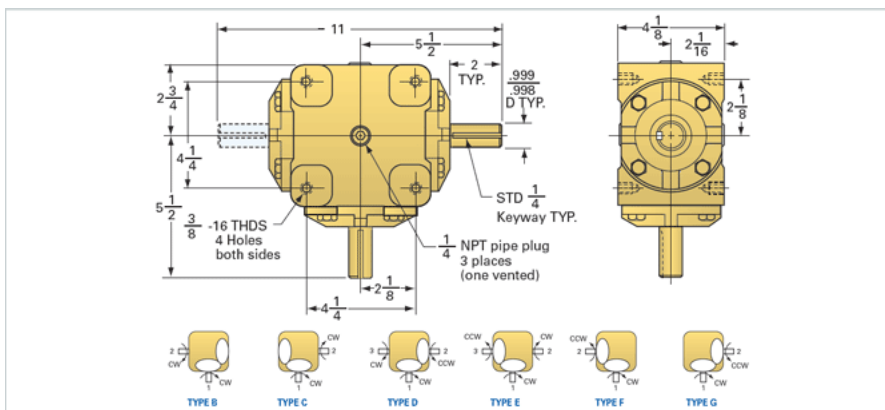

GB15

Call 800-321-7800 or visit us online at www.nookindustries.com to configure and order your GB15 today!

Product Info

Product Code	GB15
Gear Ratio	1:1

Performance Specifications

Rated Load RPM [rpm]	1700
Max HP for Continuous Duty [hp]	30.50
Max Torque for Continuous Duty [in-lb]	1131.00
Max HP for Intermittent Duty [hp]	38.33
Max Torque for Intermittent Duty [in-lb]	1421.00

Weight

Nut Weight [lb]	26.00
-----------------	-------