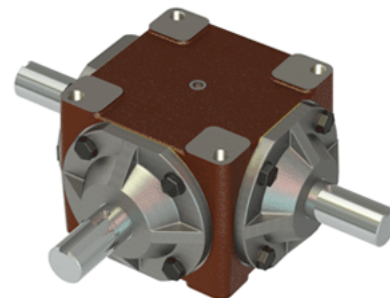

GB15

Call 800-321-7800 or visit us online at www.nookindustries.com to configure and order your GB15 today!

Product Info

Product Code	GB15
Gear Ratio	1:1

Performance Specifications

Rated Load RPM [rpm]	1700
Max HP for Continuous Duty [hp]	30.50
Max Torque for Continuous Duty [in-lb]	1131.00
Max HP for Intermittent Duty [hp]	38.33
Max Torque for Intermittent Duty [in-lb]	1421.00

Weight

Nut Weight [lb]	26.00
-----------------	-------