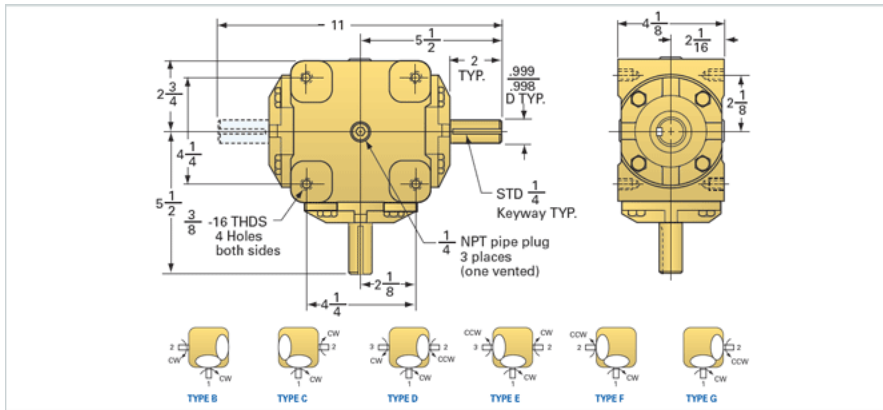

GB15

Call 800-321-7800 or visit us online at www.nookindustries.com to configure and order your GB15 today!

Product Info

Product Code	GB15
Gear Ratio	1:1

Performance Specifications

Rated Load RPM [rpm]	1700
Max HP for Continuous Duty [hp]	30.50
Max Torque for Continuous Duty [in-lb]	1131.00
Max HP for Intermittent Duty [hp]	38.33
Max Torque for Intermittent Duty [in-lb]	1421.00

Weight

Nut Weight [lb]	26.00
-----------------	-------