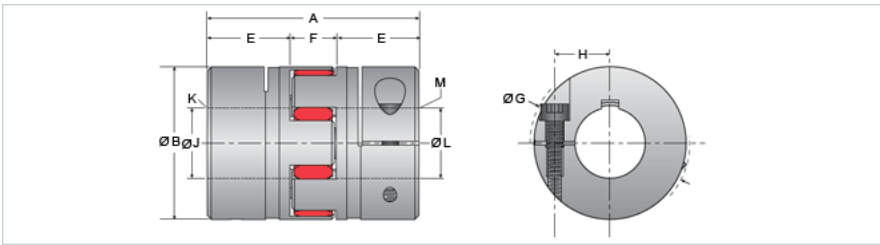

Jaw Type Seires Coupling, 1 x 1

Call 800-321-7800 or visit us online at www.nookindustries.com to configure and order your Jaw Type Seires Coupling, 1 x 1 today!

Product Info

Product Code

C-3030-02

Dimension

A [in]	3.07
B [in]	2.17
E [in]	1.18
F [in]	0.71
J [in]	1.000
K - Keyway [in]	1/4 × 1/8
L [in]	1.000
M - Keyway [in]	1/4 × 1/8

Performance Specifications

Maximum Torque Rating [in-lb]	391.0
-------------------------------	-------