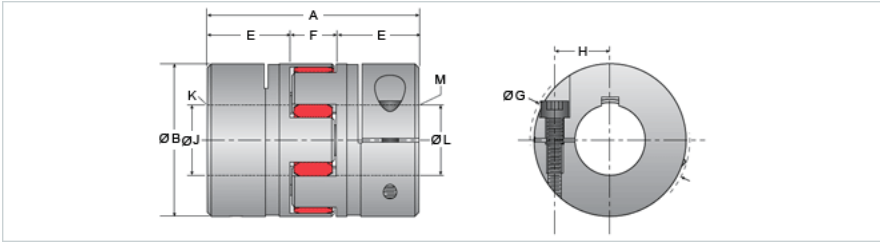

Jaw Type Seires Coupling, 3/4 x 1

Call 800-321-7800 or visit us online at www.nookindustries.com to configure and order your Jaw Type Seires Coupling, 3/4 x 1 today!

Product Info

Product Code

C-3030-01

Dimension

A [in]	3.07
B [in]	2.17
E [in]	1.18
F [in]	0.71
J [in]	0.750
K - Keyway [in]	3/16 × 3/32
L [in]	1.000
M - Keyway [in]	1/4 × 1/8

Performance Specifications

Maximum Torque Rating [in-lb]	353.0
-------------------------------	-------