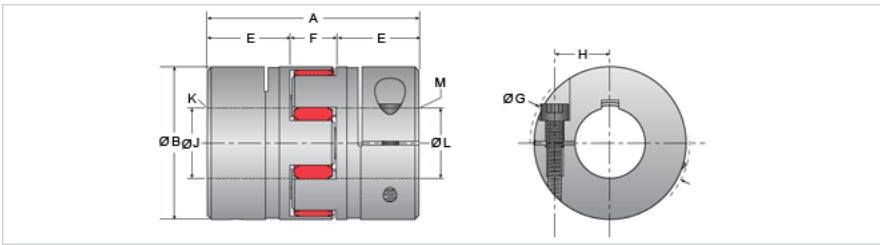

Jaw Type Seires Coupling, 3/4 x 1

Call 800-321-7800 or visit us online at www.nookindustries.com to configure and order your Jaw Type Seires Coupling, 3/4 x 1 today!

Product Info

Product Code

C-3030-01

Dimension

A [in]	3.07
B [in]	2.17
E [in]	1.18
F [in]	0.71
J [in]	0.750
K - Keyway [in]	3/16 × 3/32
L [in]	1.000
M - Keyway [in]	1/4 × 1/8

Performance Specifications

Maximum Torque Rating [in-lb] 353.0

Weight

Weight [lb] 0.62