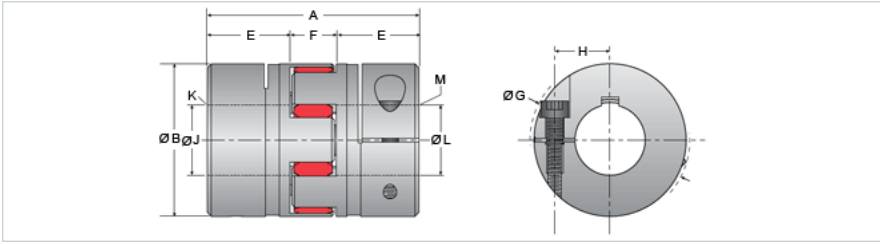

Jaw Type Seires Coupling, 5/8 x 3/4

Call 800-321-7800 or visit us online at www.nookindustries.com to configure and order your Jaw Type Seires Coupling, 5/8 x 3/4 today!

Product Info

Product Code

C-3025-04

Dimension

A [in]	2.60
B [in]	1.57
E [in]	0.98
F [in]	0.63
J [in]	0.625
K - Keyway [in]	3/16 × 3/32
L [in]	0.750
M - Keyway [in]	3/16 × 3/32

Performance Specifications

Maximum Torque Rating [in-lb]	150.0
-------------------------------	-------