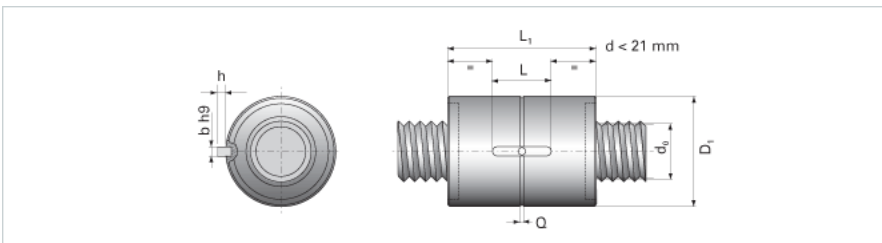

NRS B NW 120x25

Call 800-321-7800 or visit us online at www.nookindustries.com to configure and order your NRS B NW 120x25 today!

Product Info

Nominal Rod Diameter [mm] 120

Details

Lead [mm] 25

End Code for Types 1,2,3,5 [* Journals may show tracings of the thread] n/a

Dimensions

D1 [mm] 240

D7 [mm] 15

D8 [mm] 176

L1 [mm] 280

Keyway (L x b x h) 100x16x4

Performance Specifications

Backlash [mm] 0.07