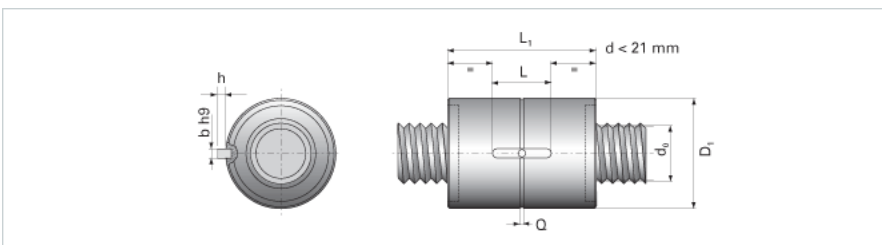

NRS B NW 100x25

Call 800-321-7800 or visit us online at www.nookindustries.com to configure and order your NRS B NW 100x25 today!

Product Info

Nominal Rod Diameter [mm] 100

Details

Lead [mm] 25

End Code for Types 1,2,3,5 [* Journals may show tracings of the thread] n/a

Dimensions

D1 [mm] 200

D7 [mm] 13

D8 [mm] 122.5

L1 [mm] 270

Keyway (L x b x h) 100x16x4

Performance Specifications

Backlash [mm] 0.07