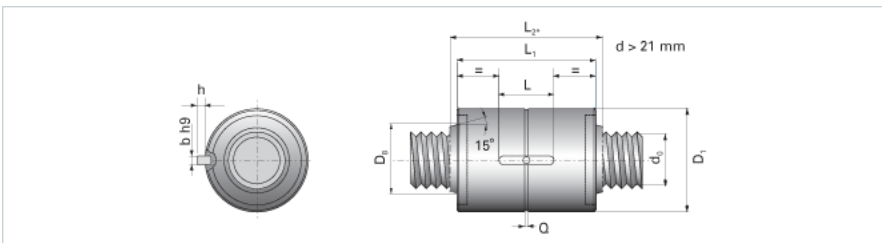

NRS B 2W 100x50 w/Wiper

Call 800-321-7800 or visit us online at www.nookindustries.com to configure and order your NRS B 2W 100x50 w/Wiper today!

Product Info	
Nominal Rod Diameter [mm]	100
Details	
Lead [mm]	50
End Code for Types 1,2,3,5 [* Journals may show tracings of the thread]	n/a
Dimensions	
D1 [mm]	200
D7 [mm]	13
D8 [mm]	122.5
L1 [mm]	270
L2 [mm]	288
Keyway (L x b x h)	100x16x4
Performance Specifications	
Backlash [mm]	0.07
Dynamic Load Ratings Ca [kN]	822.10
Static Load Ratings Coa [kN]	1292.00