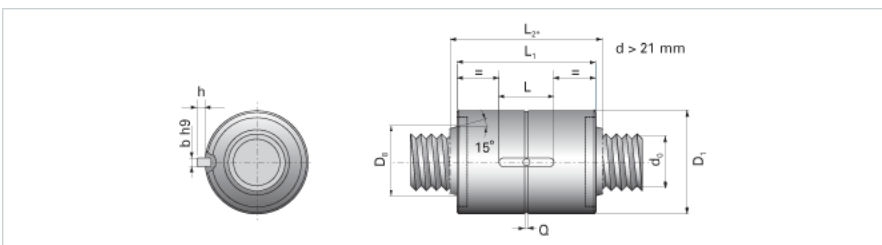

NRS B 2W 100x50 w/Wiper

Call 800-321-7800 or visit us online at www.nookindustries.com to configure and order your NRS B 2W 100x50 w/Wiper today!

Product Info

Nominal Rod Diameter [mm] 100

Details

Lead [mm] 50

End Code for Types 1,2,3,5 [* Journals may show tracings of the thread] n/a

Dimensions

D1 [mm] 200

D7 [mm] 13

D8 [mm] 122.5

L1 [mm] 270

L2 [mm] 288

Keyway (L x b x h) 100x16x4