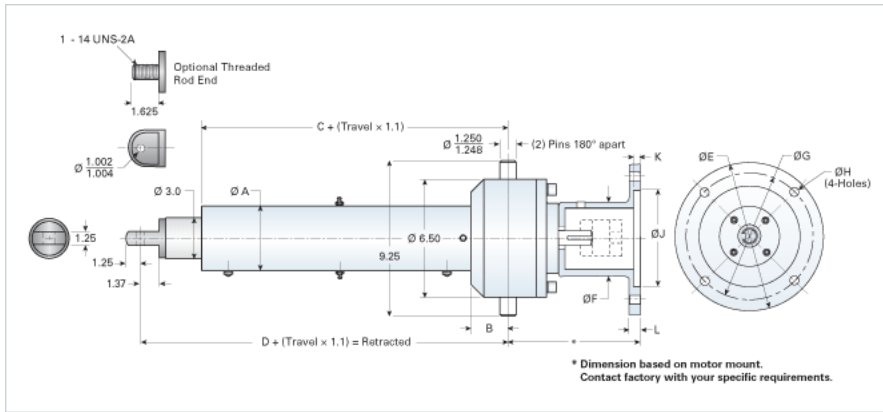

### Performance Specifications

Maximum Travel Rate [in/min]	2000
Dynamic Capacity [lb]	4600
Maximum Input Torque [in-lb]	814

### Dimensions

A	6.5
B	2
C	14.18
D	17.14

### Details

Ball Screw	1500-1000 SRT
Input Turns Per Inch Of Travel	1
Torque Per Lb. [in-lb]	0.177
Screw Lead [in]	1.000
Root Diameter [in]	1.140
Max Capacity [lb]	4600
Max HP [hp]	5
Gear Ratio	1:1